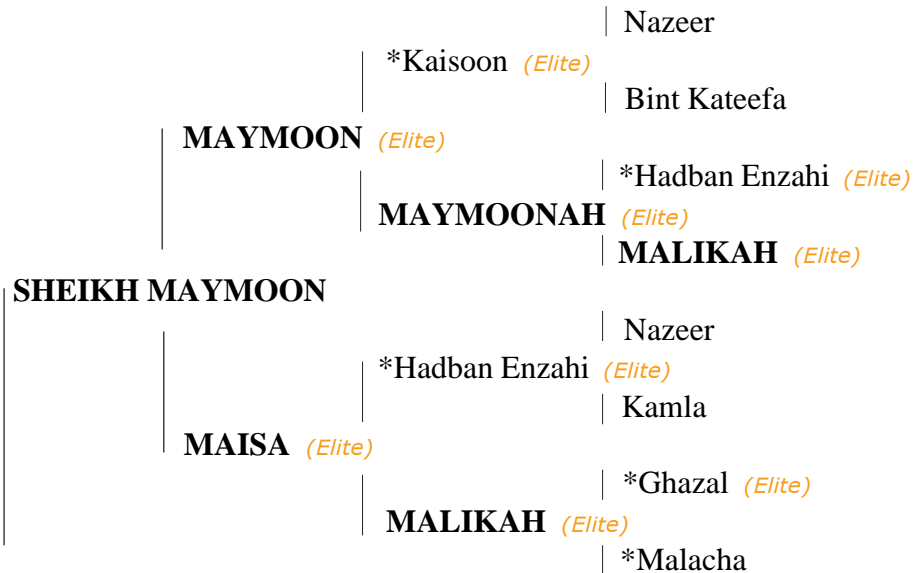

Straight Egyptian Arabians

- seit / since 1962 -

Alle Pferde anerkannt bei/
 All horses accepted by

- PYRAMID SOCIETY
 - ASIL CLUB
 - WAHO

SHEIKHA MAHYA (*2005)

*Dahman Shahwan strain,
 tail female line MALIKAH*