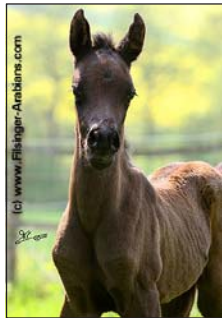

Straight Egyptian Arabians

- seit / since 1962 -

Alle Pferde anerkannt bei/
All horses accepted by

- PYRAMID SOCIETY
- ASIL CLUB
- WAHO

MAHARAN el Nabil

*Farag (Elite) | Morafic
| Bint Kateefa
NABIL Ibn Nazeefa (Elite) | Gassir
*NAZEEFA (Elite) | Nazic
| *Kaisoon (Elite)
MAYMOON (Elite) | **MAYMOONAH (Elite)**
MARANI el Malikah
| *Ghazal (Elite)
MALIKAH (Elite) | *Malacha (Elite)